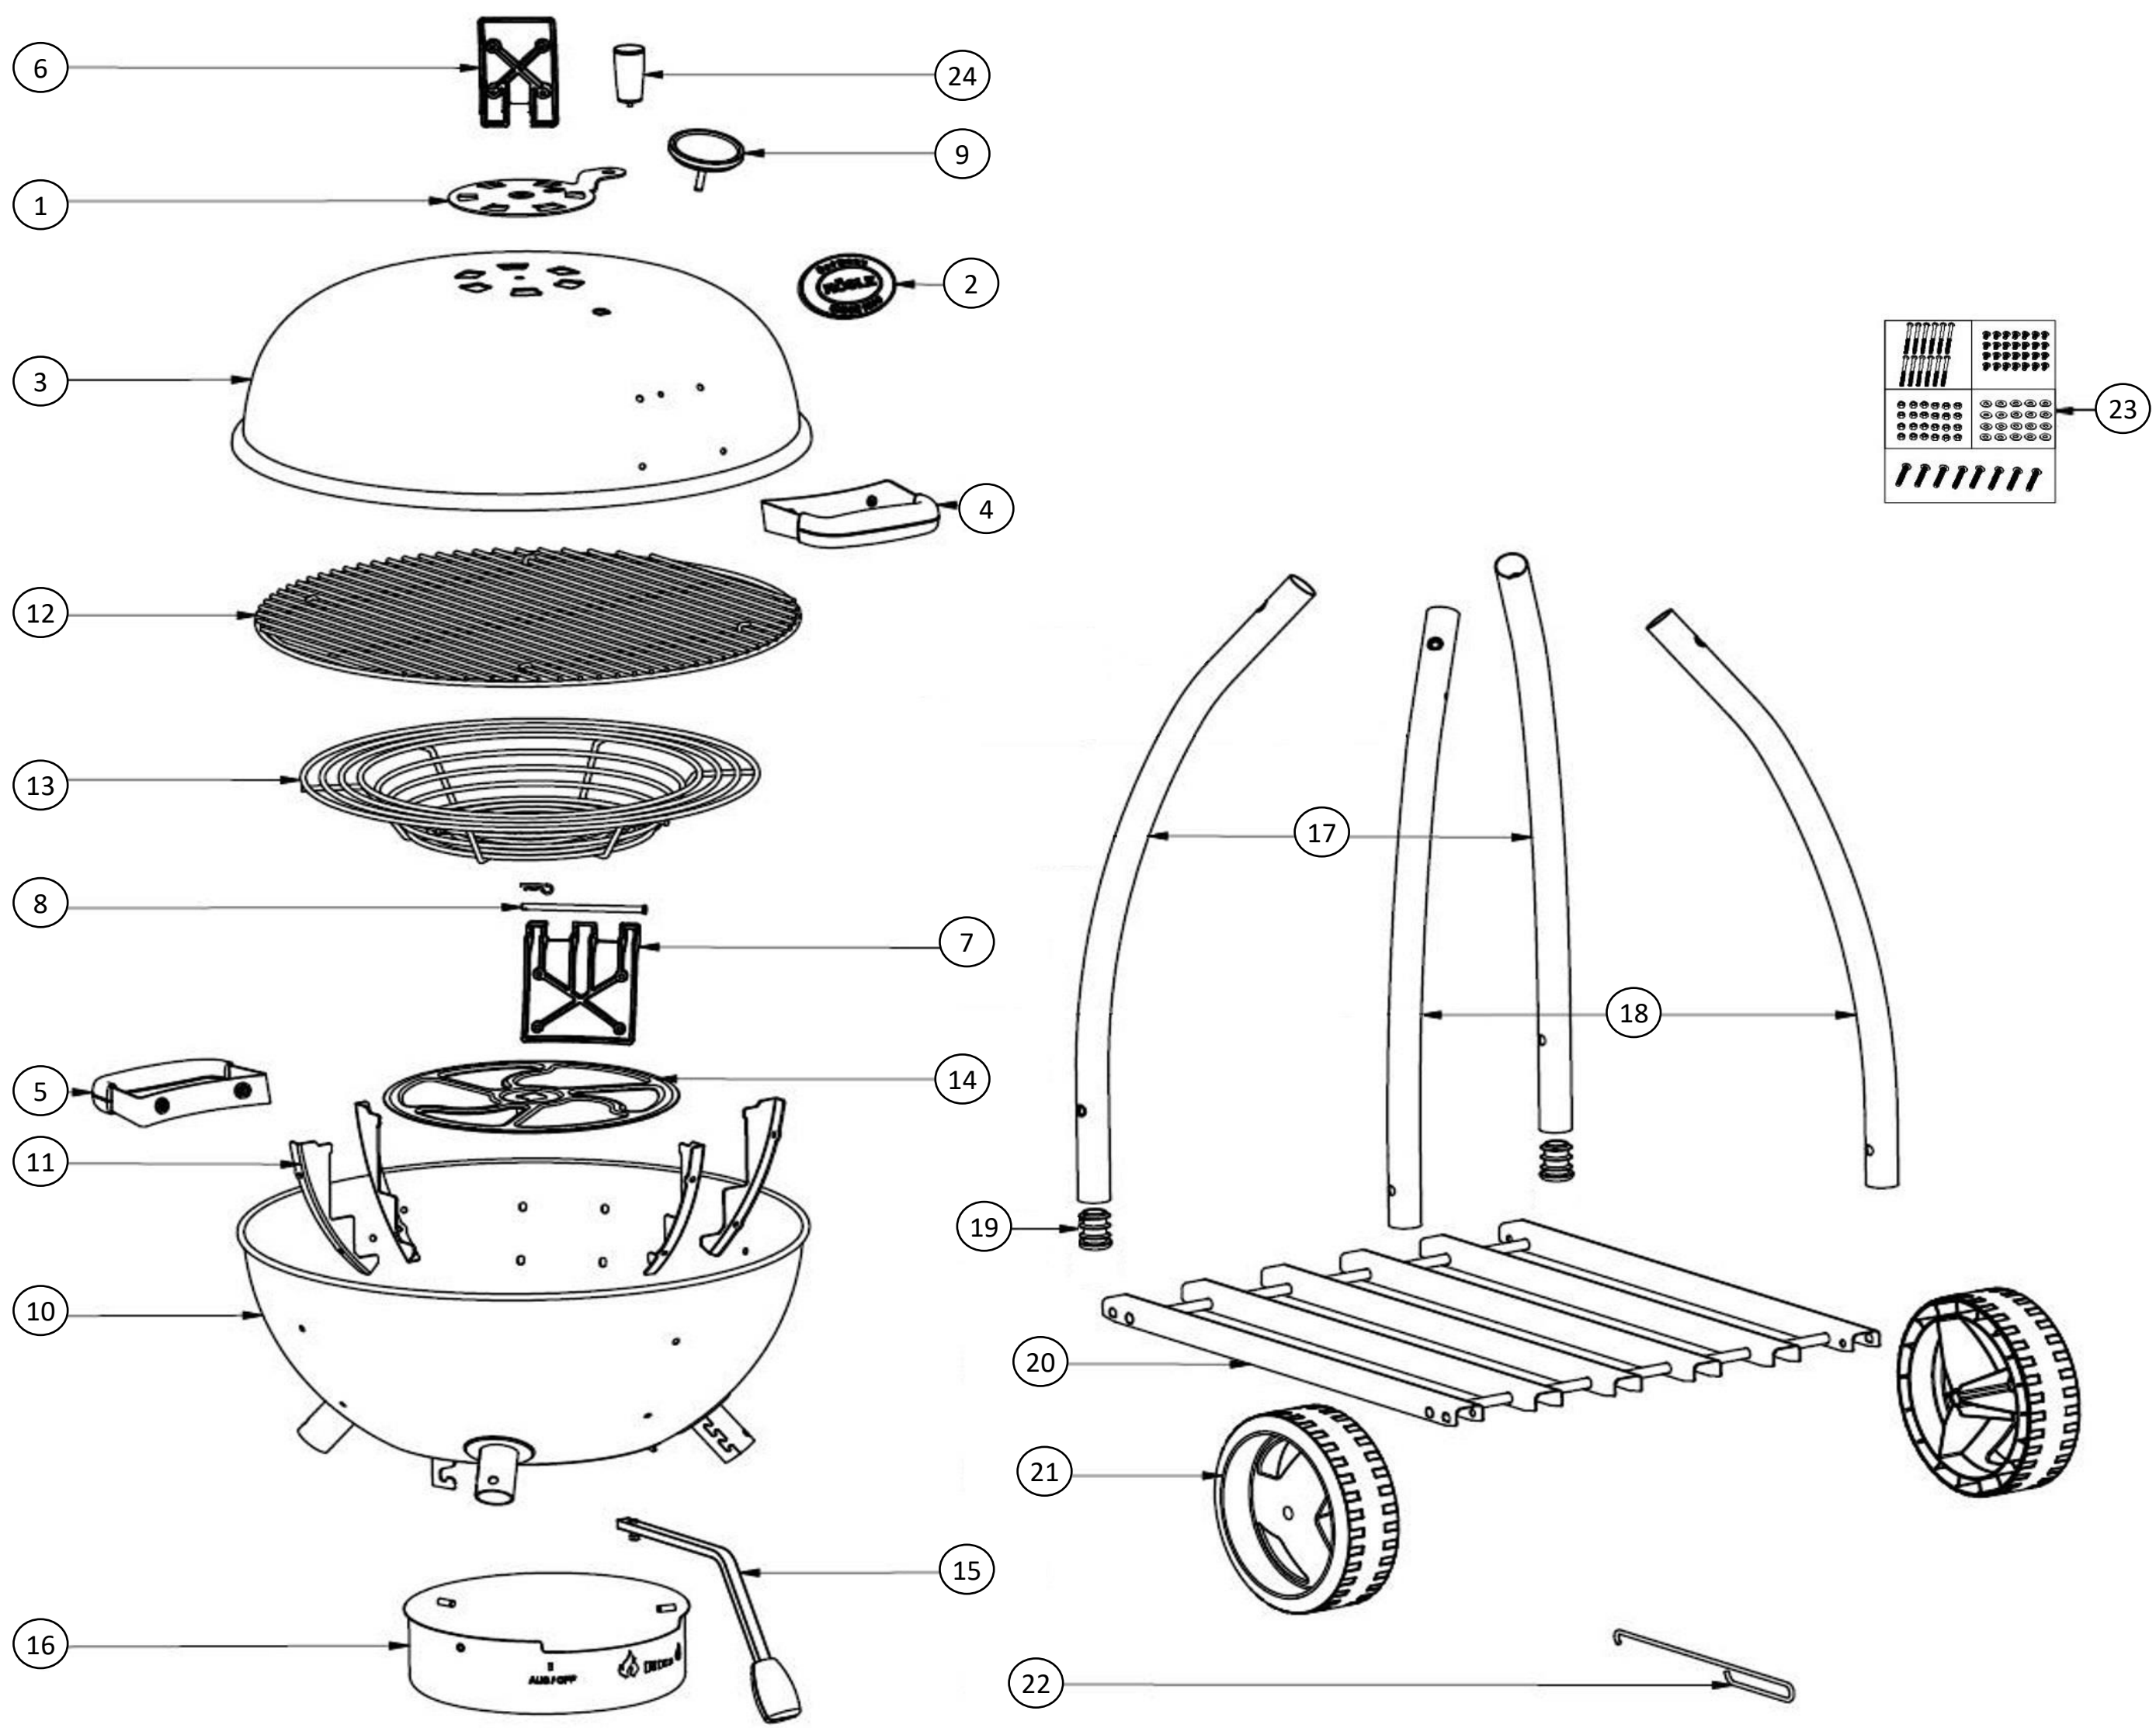

Spare parts

25002 Kettle Grill No.1 Sport F50 50 cm/20 in.

Spare parts

25002 Kettle Grill No.1 Sport F50 50 cm/20 in.

Date: 2023-07-11

No.	Art. No.	Description	
1	25875	Damper Sport F50/F60 (incl. screw set)	
2	25874	RÖSLE Logo No. 1 AIR F50 (Sport F50 incl. Nuts)	
3	25878	Lid without logo and attachments	
4	25879	Lid Handle Sport F50/Belly/Smoker (incl. screw set)	
5	25880	Carrying Handle Sport F60 (incl. screw set)	
6	25881	Lid Hinge upper part F50 AIR/Sport/Smoker (incl. Screw set)	
7	25882	Lid Hinge fire bowl F50 AIR/Sport/Smoker (incl. Screw set)	
8	25806	Bolt & Slint AIR/No 1/G60 (for lid hinge)	
9	27212	Thermometer Videro (incl. nut)	
10	25883	Fire bowl Sport F50 w/o mounting parts	
11	25884	Grid holder for Fire Bowl F50 AIR/Sport F50/Smoker (4 pces incl. Screw set)	
12	25895	Grilling Grate Sport F50 (stainless steel 20 in.)	
13	25870	Charcoal Grate reversible (F50,F50 AIR, Sport F50, Belly)	
14	25885	Inlet damper disc fire bowl (Belly/Sport F50/60)	
15	25886	Handle for inlet damper (Belly, Sport F50) (incl. Screw)	
16	25887	Ash Collector (Sport F50/F60, Smoker)	
17	25888	Tube elements long C/D (Sport F50) (incl. Rubber feet 2 pces)	
18	25889	Tube elements short A/B (Sport F50) (with holes for wheels axles)	
19	25890	Rubber feet 2 pces (Sport F50/F60)	
20	25891	Rack (Sport F50/Smoker)	
21	25892	Plastic Wheel (Smoker, Sport F50/F60) 1 pce	
22	25893	Handle for inlet damper (Sport F50/F60)	
23	25894	Screw set complete (Smoker, Sport F50/60)	
24	25863	Handle ventilation plate AIR F50/F60 (Belly, Smoker)	